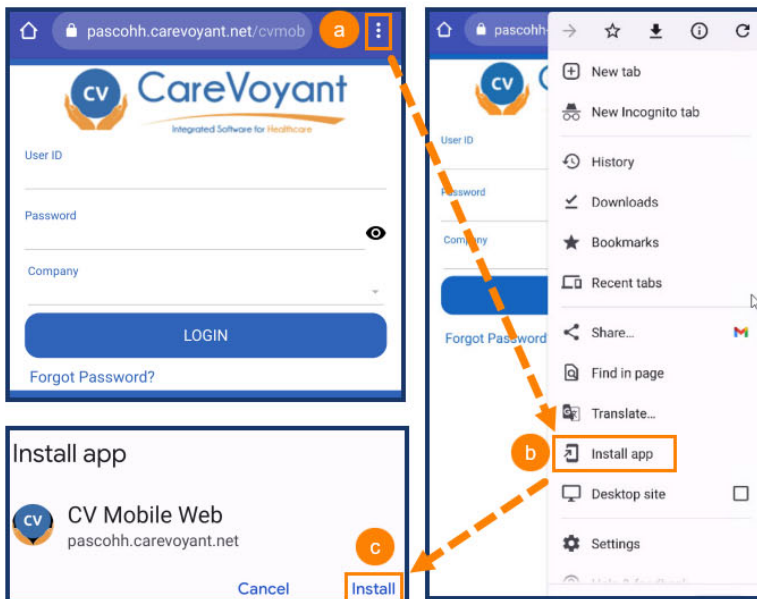

PASCO - CareVoyant

Na1TA

Add CV Mobile to Android

1 Google Chrome and Safari are the recommended web browsers. If you use a different browser and notice any issues, we will recommend using Chrome.

To access CV Mobile, scan the QR Code or enter the web address.

<https://pascohh.carevoyant.net/cvmobileweb/>

NOTE: CareVoyant Mobile is not available in the Play Store.

2 **Note:** A different version of Android or Chrome may look a little different. The words may be "Add to Home Screen" or "Add" rather than "Install".

- a** Press the Ellipsis menu.
- b** Press Install app.
- c** Press Install.

Need help? Contact
PASCO Support:
support@pascohh.com