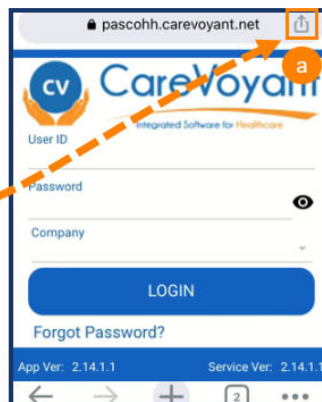

## Add CV Mobile to Apple

**1** Safari or Google Chrome are the recommended web browsers. If you use a different browser and notice any issues, we will recommend using Safari or Chrome.

To access CV Mobile, scan the QR Code or enter the web address.

<https://pascohh.carevoyant.net/cvmobileweb/>

**NOTE:** CareVoyant Mobile is not available in the App Store.

**2** Add a shortcut to your home screen.

**a** Press the Share icon using Safari or Chrome.

**b** Add to Home Screen.