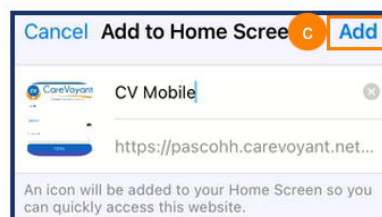

## Add CV Mobile to Apple

**1** Safari or Google Chrome are the recommended web browsers. If you use a different browser and notice any issues, we will recommend using Safari or Chrome.

To access CV Mobile, scan the QR Code or enter the web address.

<https://pascohh.carevoyant.net/cvmobileweb/>

**NOTE:** CareVoyant Mobile is not available in the App Store.

**2** Add a shortcut to your home screen.

**a** Press the Share icon using Safari or Chrome.

**b** Add to Home Screen.