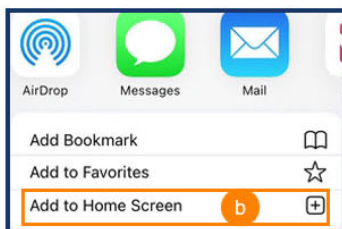

<https://pascohh.carevoyant.net/cvmobileweb/>

**NOTE:** CareVoyant Mobile is not available in the App Store.

**2** Add a shortcut to your home screen.

**a** Press the Share icon using Safari or Chrome.

**b** Add to Home Screen.