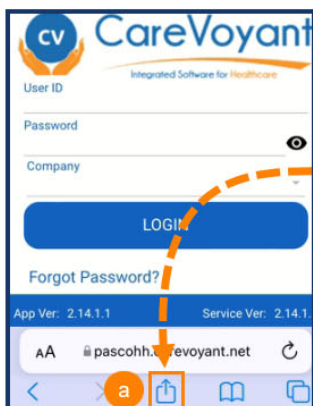

## Add CV Mobile to Apple

**1** Safari or Google Chrome are the recommended web browsers. If you use a different browser and notice any issues, we will recommend using Safari or Chrome.

To access CV Mobile, scan the QR Code or enter the web address.

<https://pascohh.carevoyant.net/cvmobileweb/>

**NOTE:** CareVoyant Mobile is not available in the App Store.

**2** Add a shortcut to your home screen.

**a** Press the Share icon using Safari or Chrome.

**b** Add to Home Screen.